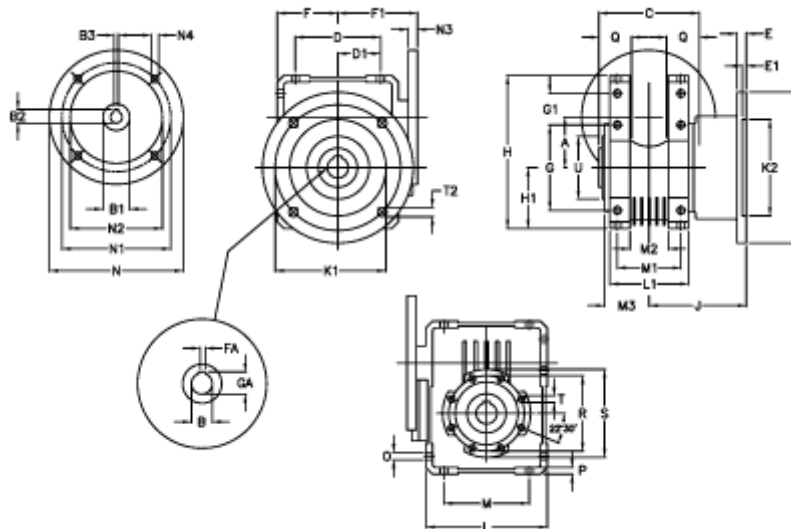

Article number: 392211004044516

Description: Worm Gear with Torque Limiter
W110 L1-UF-40-P112 B5

Measures

| | | | | | |
|------------|-----------|------------|-----------|------------|---------|
| A = 110.10 | E = 20 | H = 308.0 | M = 184 | N4 = 13 | U = 130 |
| B = 42 | E1 = 12 | H1 = 125.0 | M1 = 115 | O = 14.0 | |
| B1 E7 = 28 | F = 125 | J = 179.5 | M2 = 69 | P = 14 | |
| B2 = 31.3 | F1 = 151 | K = 280 | M3 = 73 | Q = 45 | |
| B3 H9 = 8 | FA = 12 | K1 = 230 | N = 250 | R = 165 | |
| C = 155 | G = 184 | K2 = 170 | N1 = 215 | S = 200 | |
| D = 174.0 | G1 = 58.0 | L = 250 | N2 = 180 | T = M12x19 | |
| D1 = 82.0 | GA = 45.3 | L1 = 143 | N3 = 13.0 | T2 = 13.0 | |